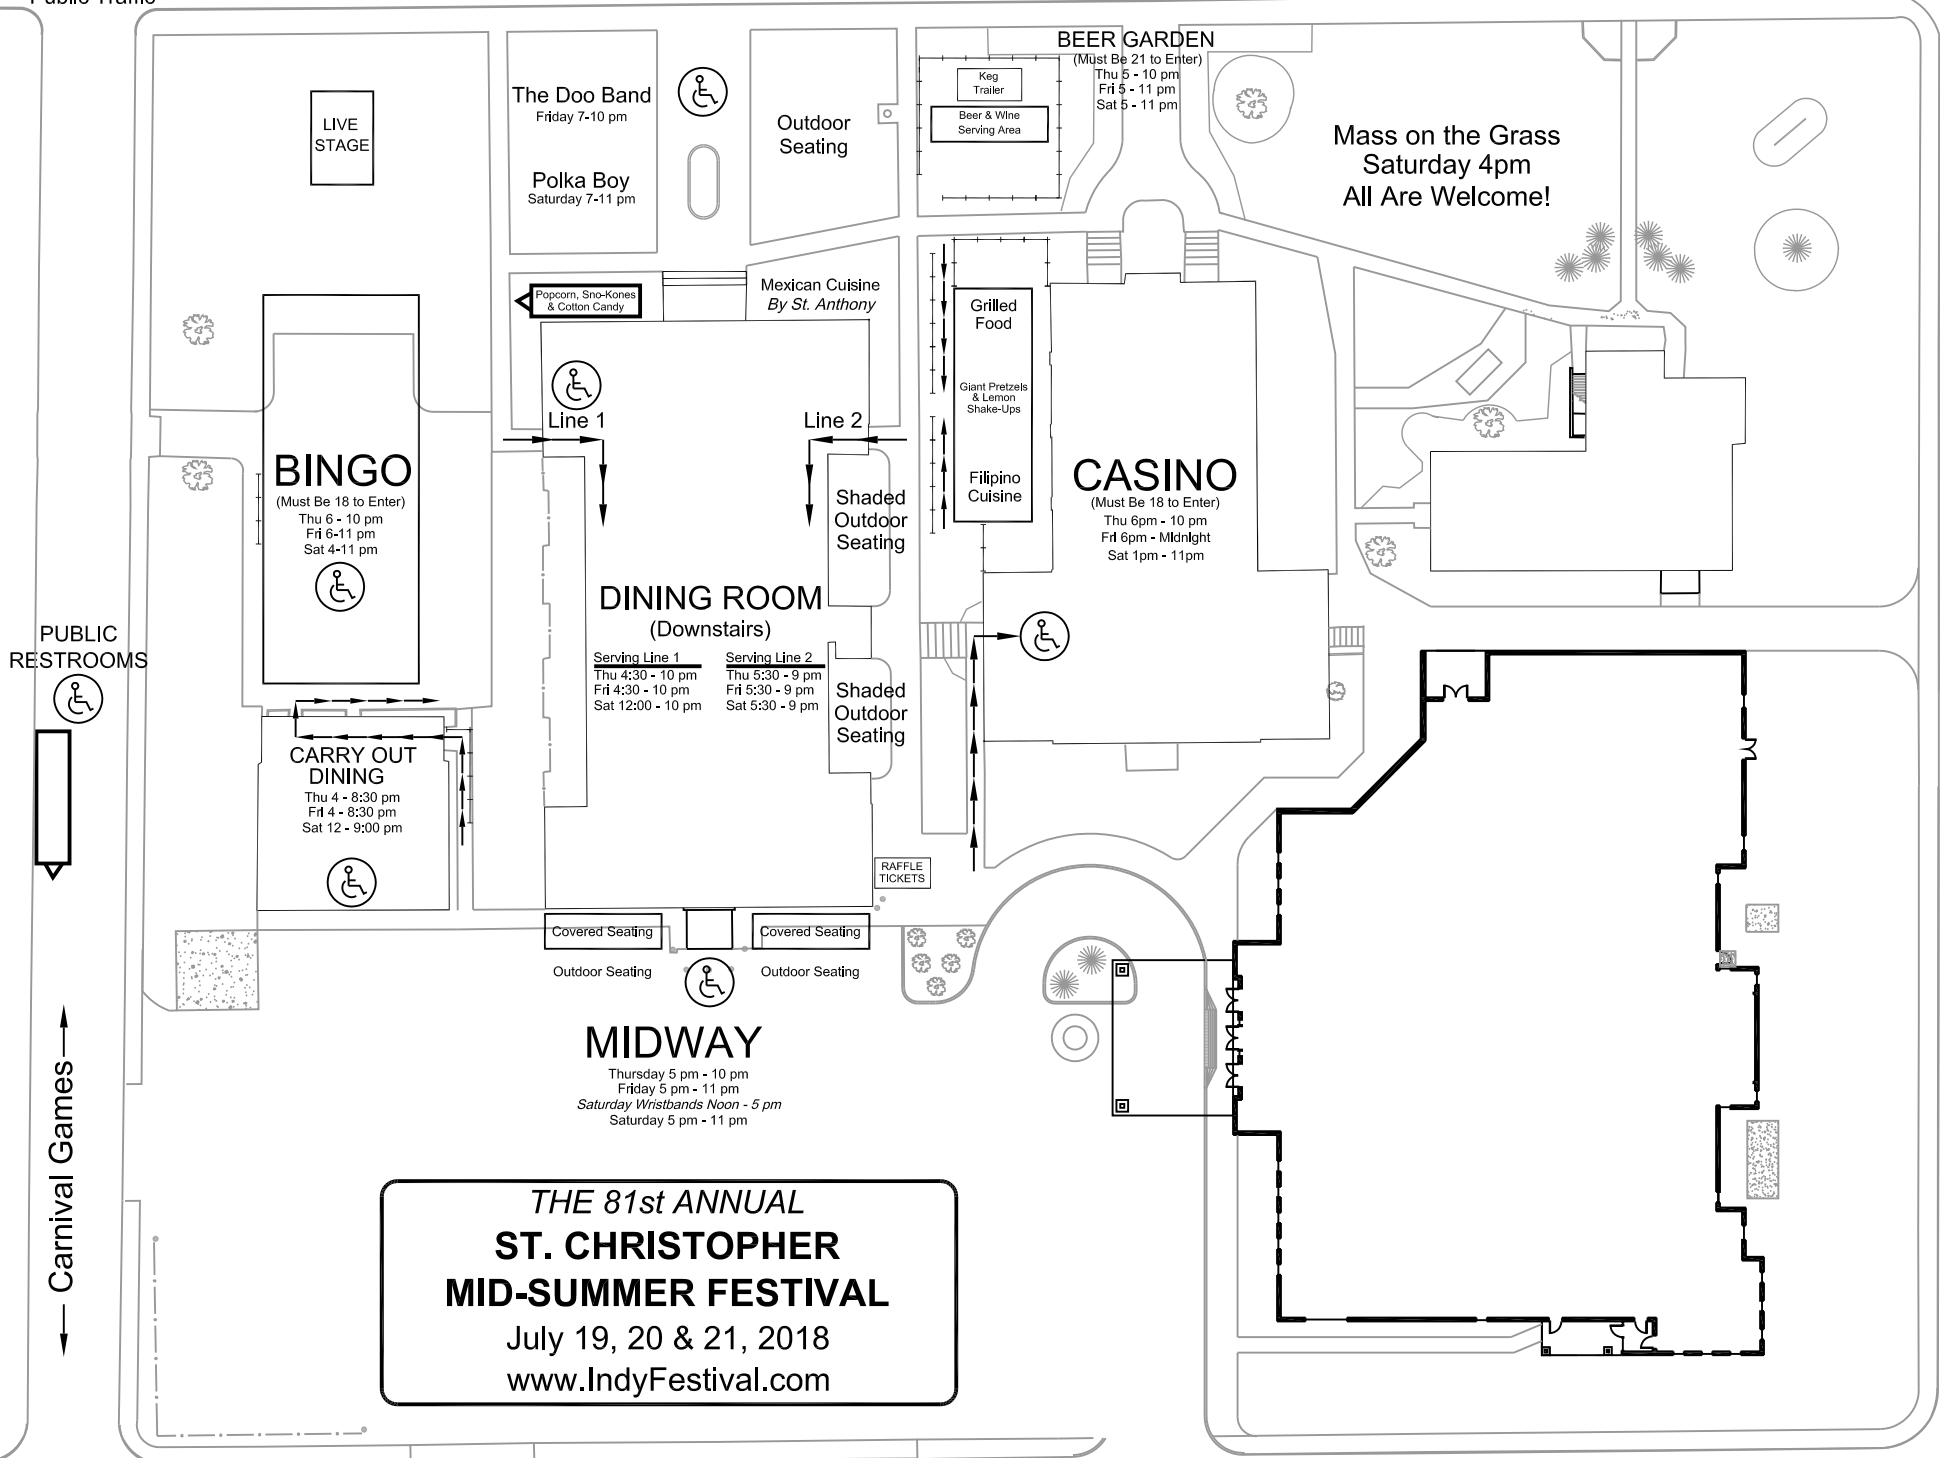

Biltmore Ave
Closed to
Public Traffic

Shuttle Stop

5301 West 16th Street

Lynhurst Avenue

**THE 81st ANNUAL
ST. CHRISTOPHER
MID-SUMMER FESTIVAL**
July 19, 20 & 21, 2018
www.IndyFestival.com

15th Street - Closed to Public Traffic

Carnival Games