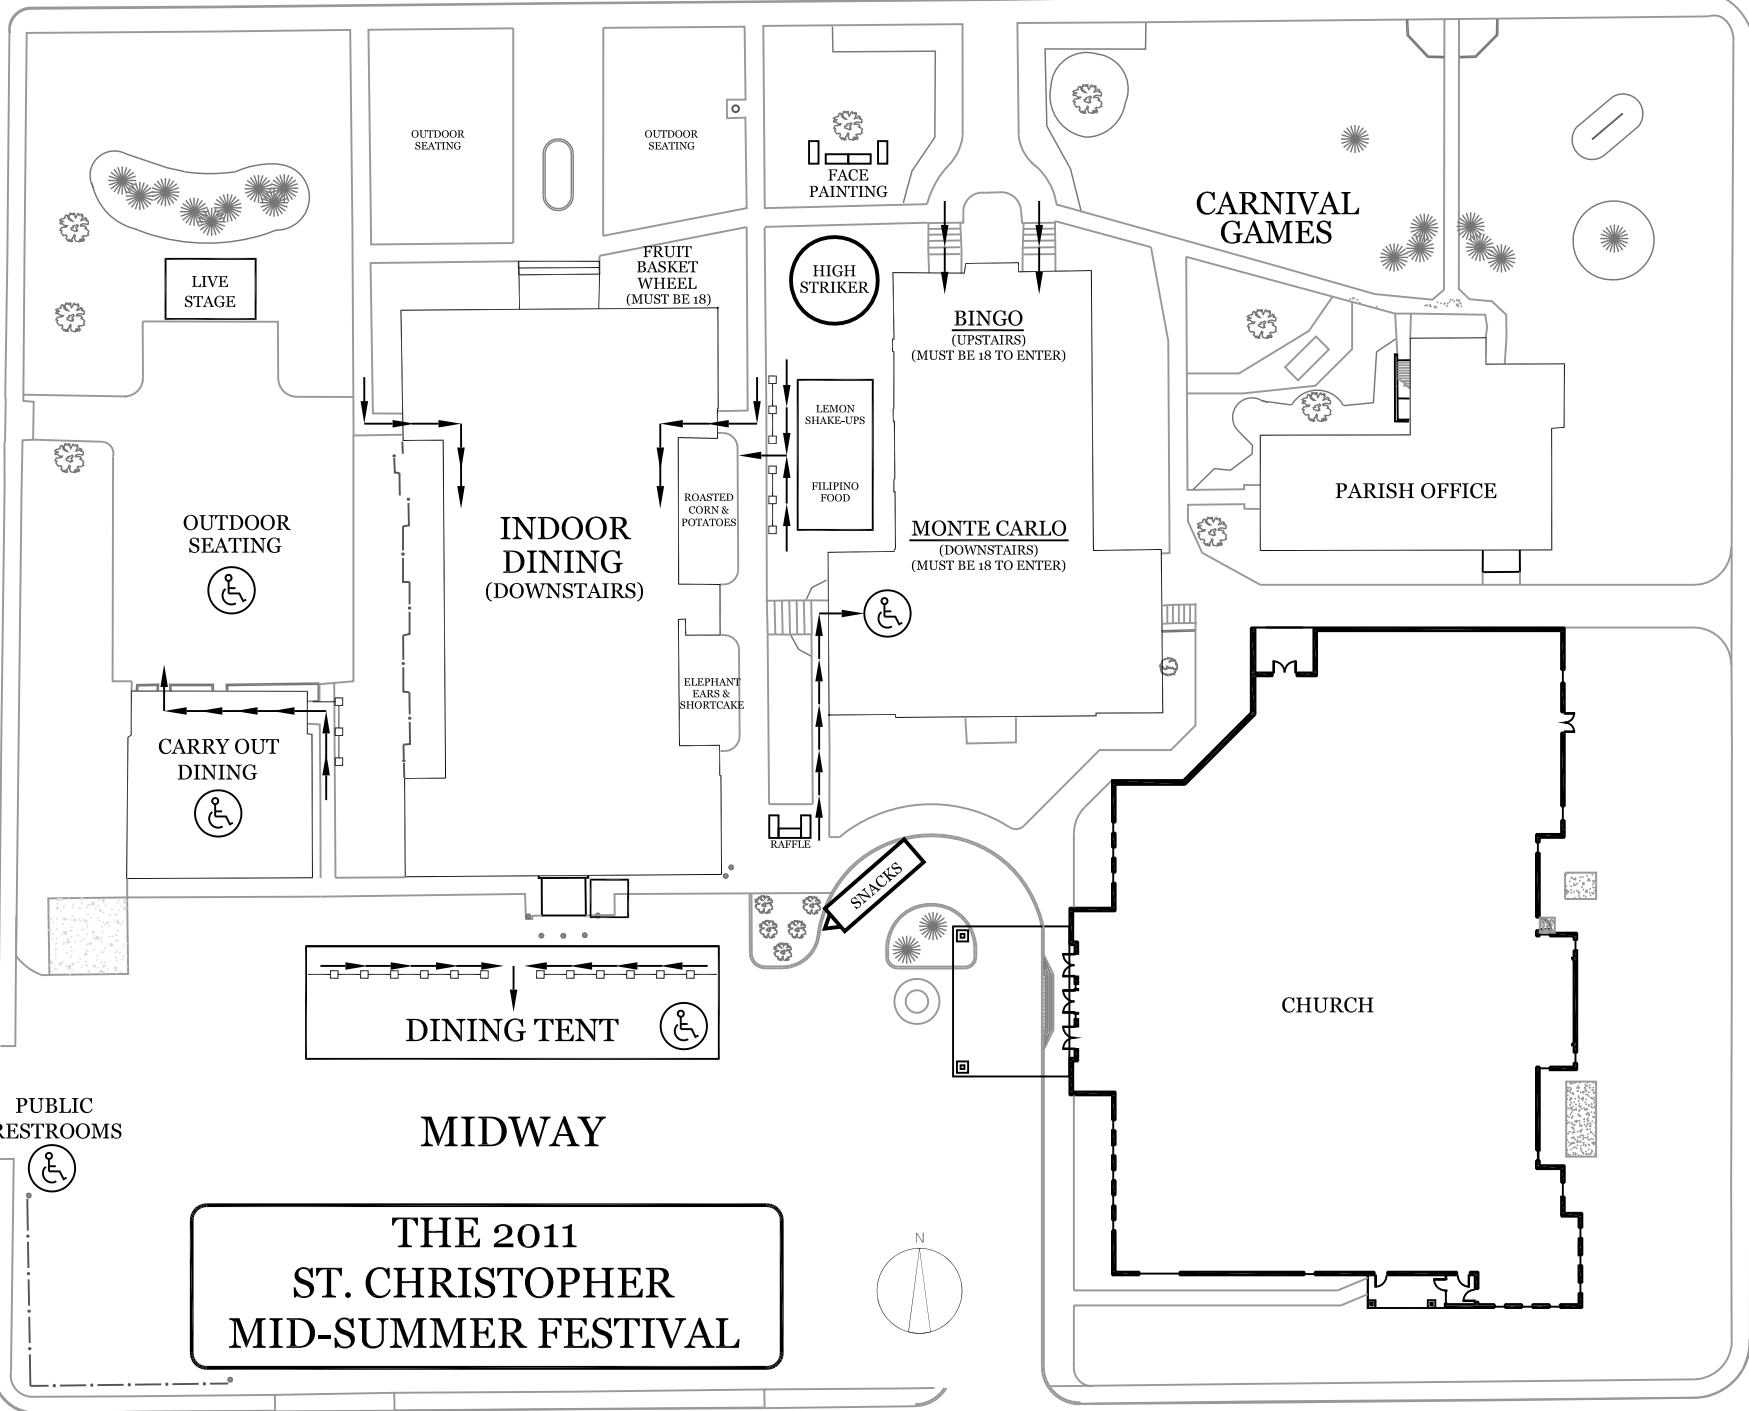

FESTIVAL SHUTTLE STOP

5301 West 16th Street

Lynhurst Avenue

RESERVED PARKING

Biltmore Ave

15th Street

THE 2011
ST. CHRISTOPHER
MID-SUMMER FESTIVAL